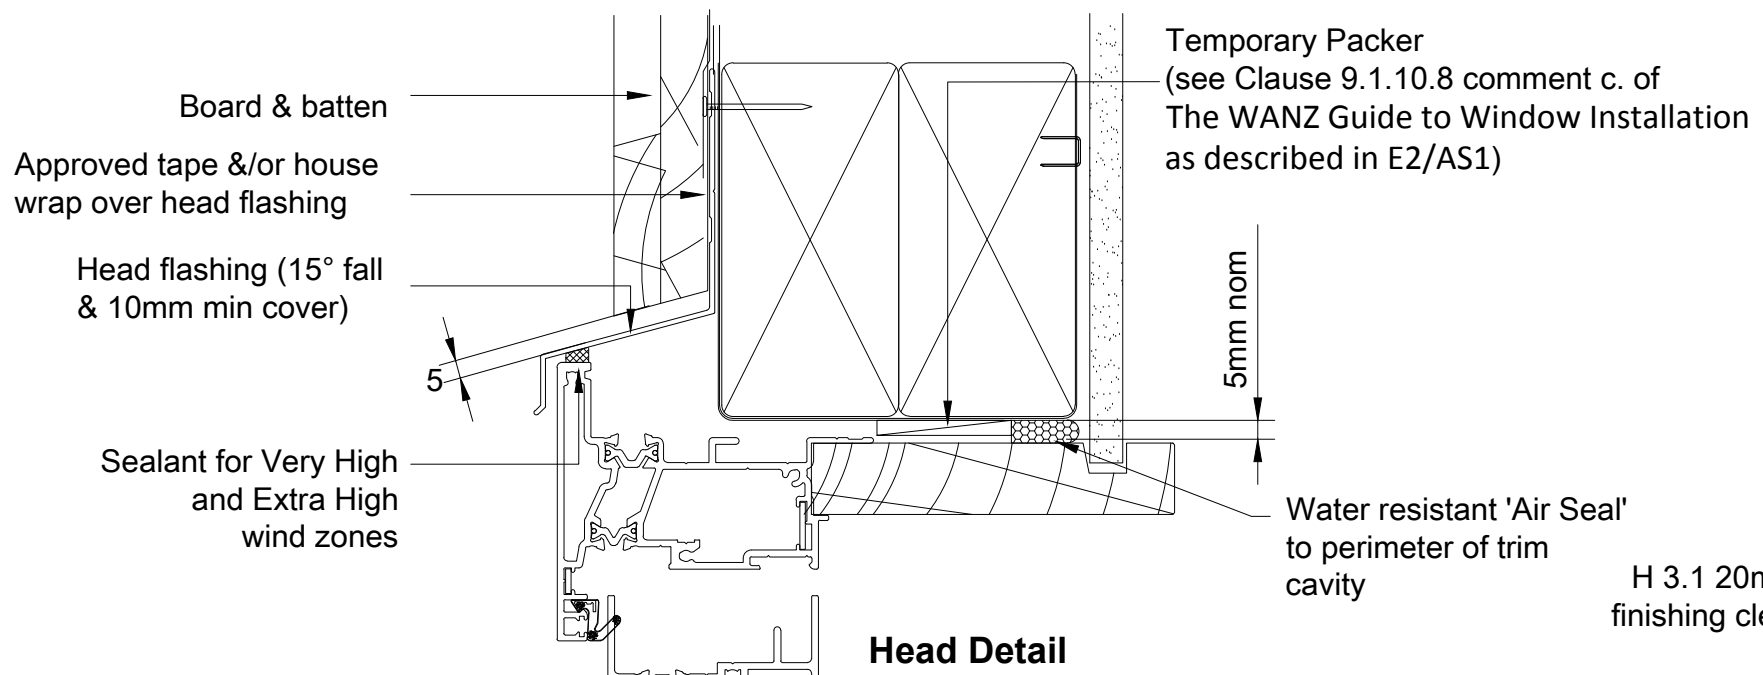

**Head Detail**

Note :  
 Jamb battens are fitted after all of the trim preparation has been completed, including flashing tape, sill tray flashing and end stops.  
 Jamb battens are to be full height.  
 If jamb battens do not span the width of the framing then position them to align with the inner and outer faces.