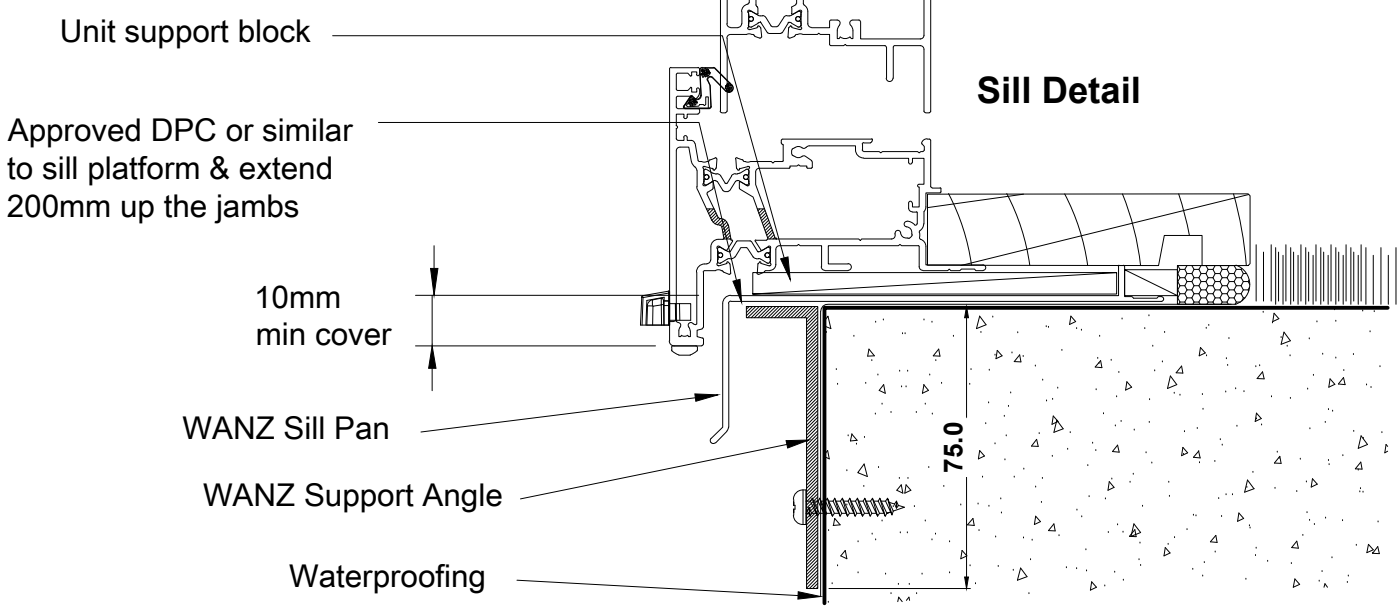

Sill Detail

DATE:
07/04/2015

SCALE:
1:2 @ A3

ISSUE:
No: 003

WANZ WIS DIRECT FIX BOARD & BATTEN - HINGED DOOR

Page : dfBANDBTHRMhd

OMEGA Windows & Doors Ltd.
36 Paraiti Road, Bell Block
Private Bag 2007
New Plymouth 4342
TEL: 0800 500 141
FAX: +64 6 755 9381
www.omegawindows.co.nz

This document is intended as a guide only and is to be used in conjunction with The WANZ Guide to Window Installation as described in E2/AS1 Amendment 5 (see link below)
<http://www.wanz.org.nz/download/WANZ%20Guide%20to%20E2%20AS1%20Amd%206%20V1.3%20Dec%202014.pdf>