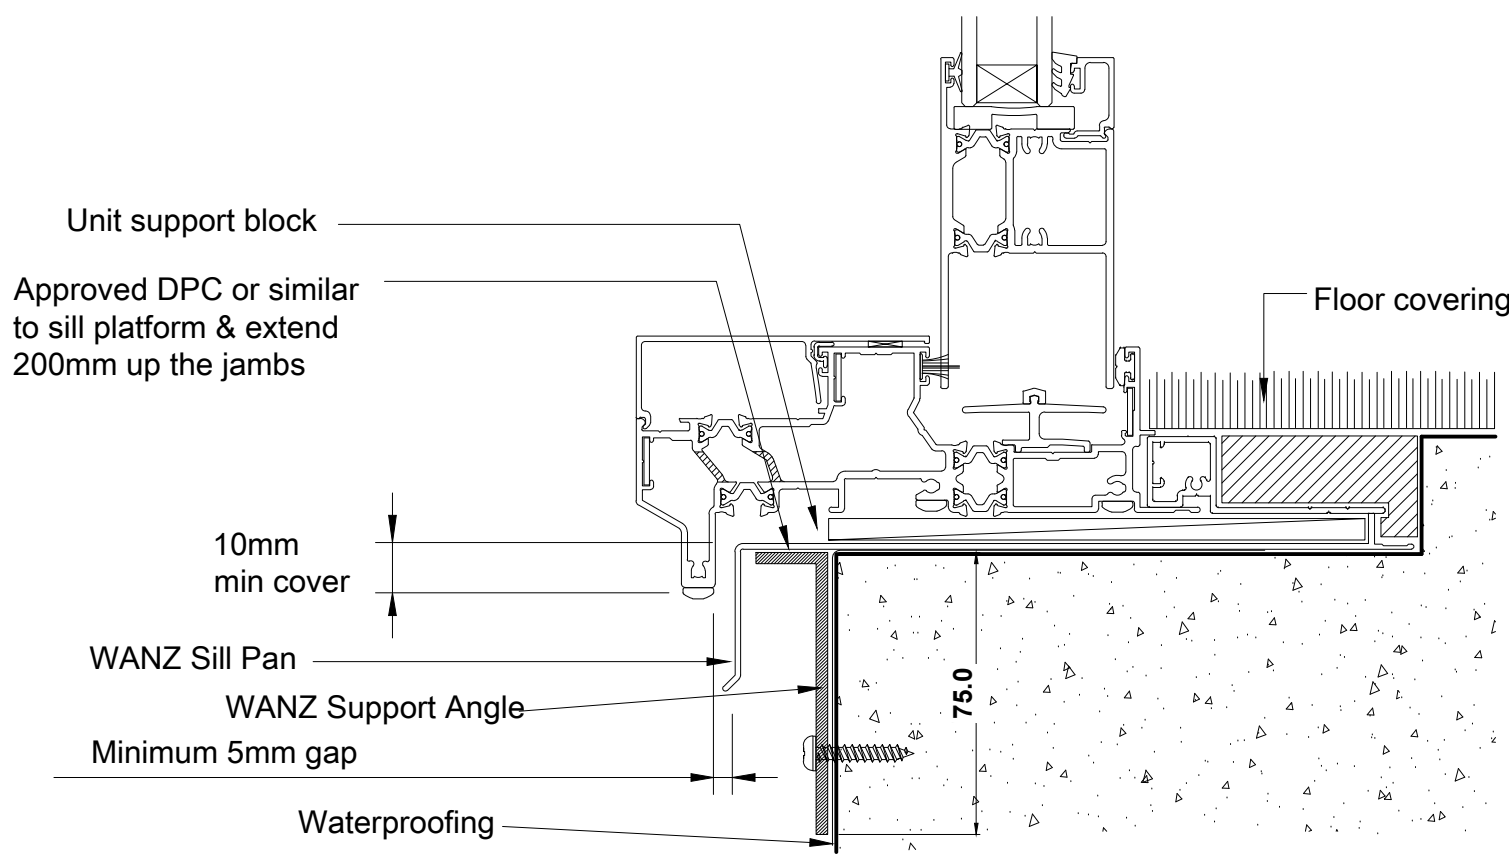

Rebated Sill Detail

DATE:
07/04/2015

SCALE:
1:2 @ A3

ISSUE:
No: 002

WANZ WIS DIRECT FIX
BOARD & BATTEN - SLIDING WINDOW

dfBANDBTHRMsw

OMEGA Windows & Doors Ltd.
36 Paraita Road, Bell Block
Private Bag 2007
New Plymouth 4342
TEL: 0800 500 141
FAX: +64 6 755 9381
www.omegawindows.co.nz