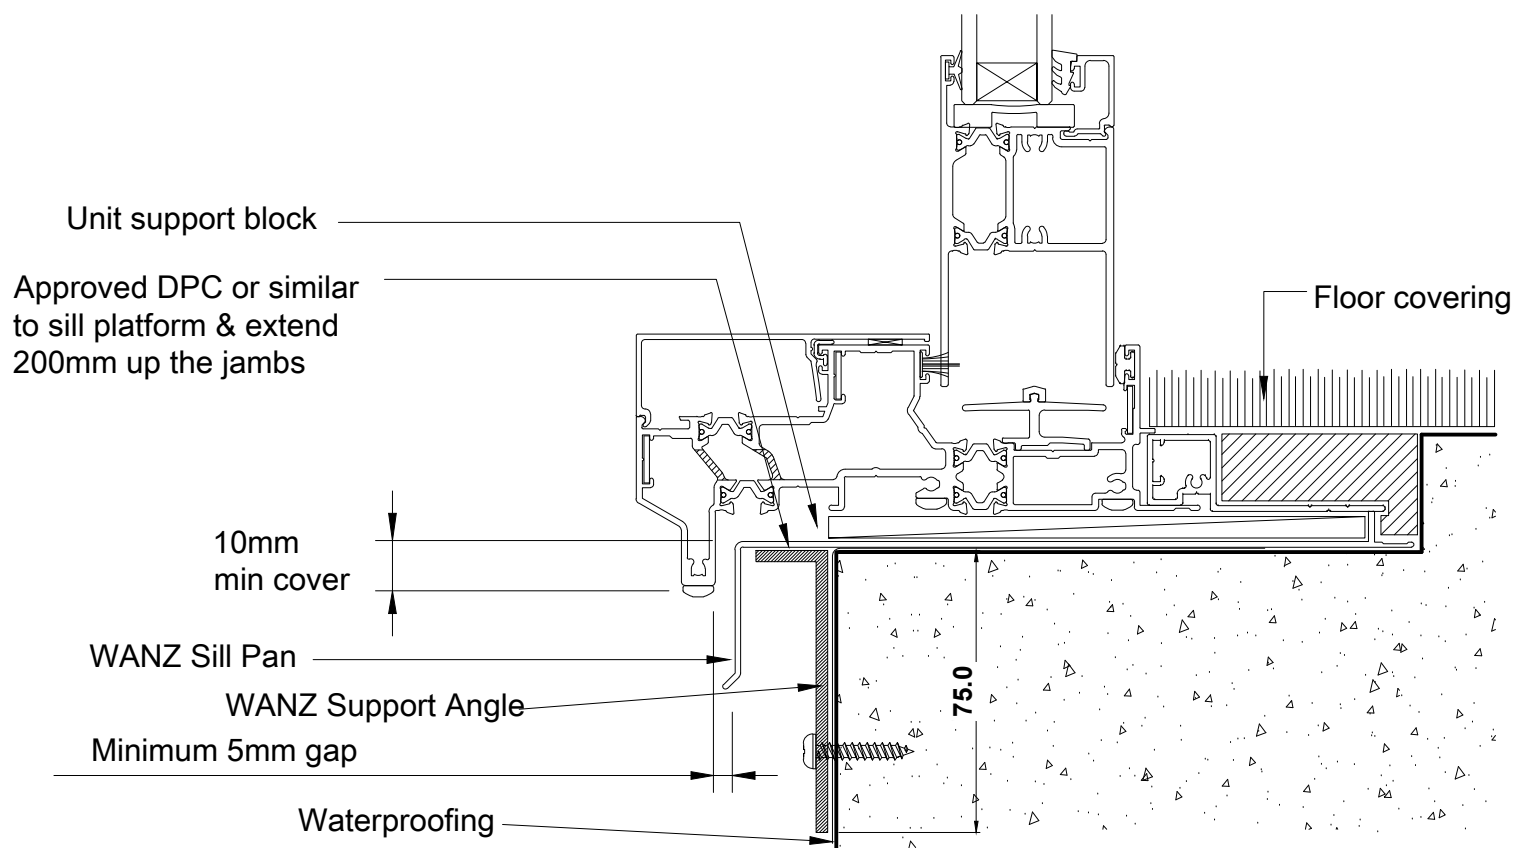

Rebated Sill Detail

DATE:
07/04/2015

SCALE:
1:2 @ A3

ISSUE:
No: 003

WANZ WIS DIRECT FIX
BOARD & BATTEN - SLIDING DOOR

Page : dfBANDBTHRMslid

OMEGA Windows & Doors Ltd.
36 Paraiti Road, Bell Block
Private Bag 2007
New Plymouth 4342
TEL: 0800 500 141
FAX: +64 6 755 9381
www.omegawindows.co.nz