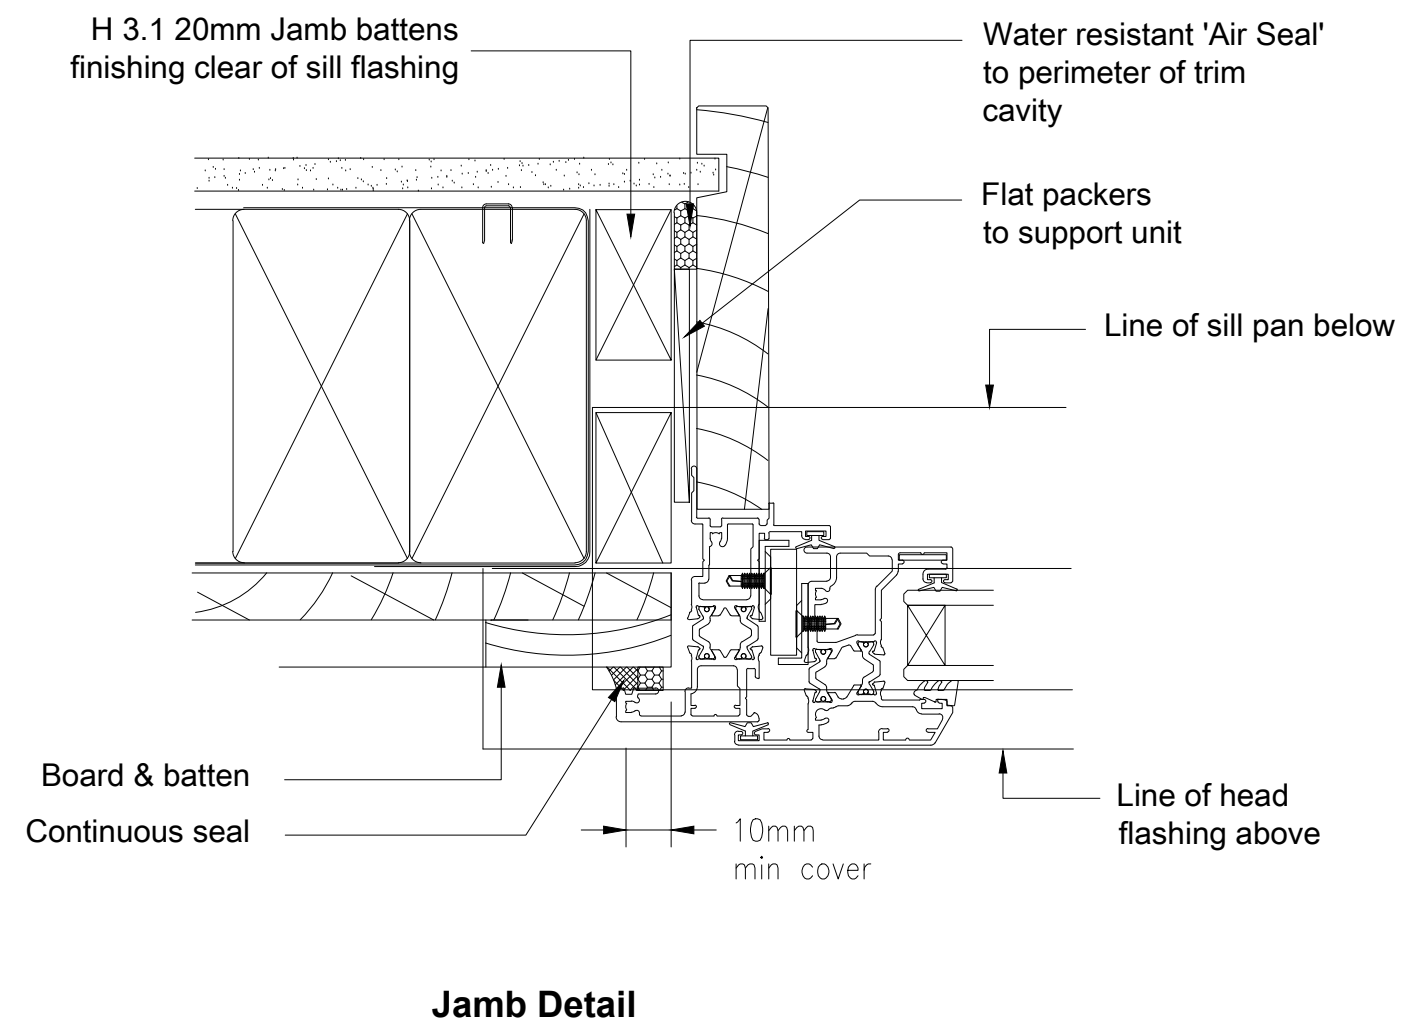

Note :

Jamb battens are fitted after all of the trim preparation has been completed, including flashing tape, sill tray flashing and end stops.

Jamb battens are to be full height. If jamb battens do not span the width of the framing then position them to align with the inner and outer faces.

**Head Detail**

Note :  
 Jamb battens are fitted after all of the trim preparation has been completed, including flashing tape, sill tray flashing and end stops.  
 Jamb battens are to be full height.  
 If jamb battens do not span the width of the framing then position them to align with the inner and outer faces.