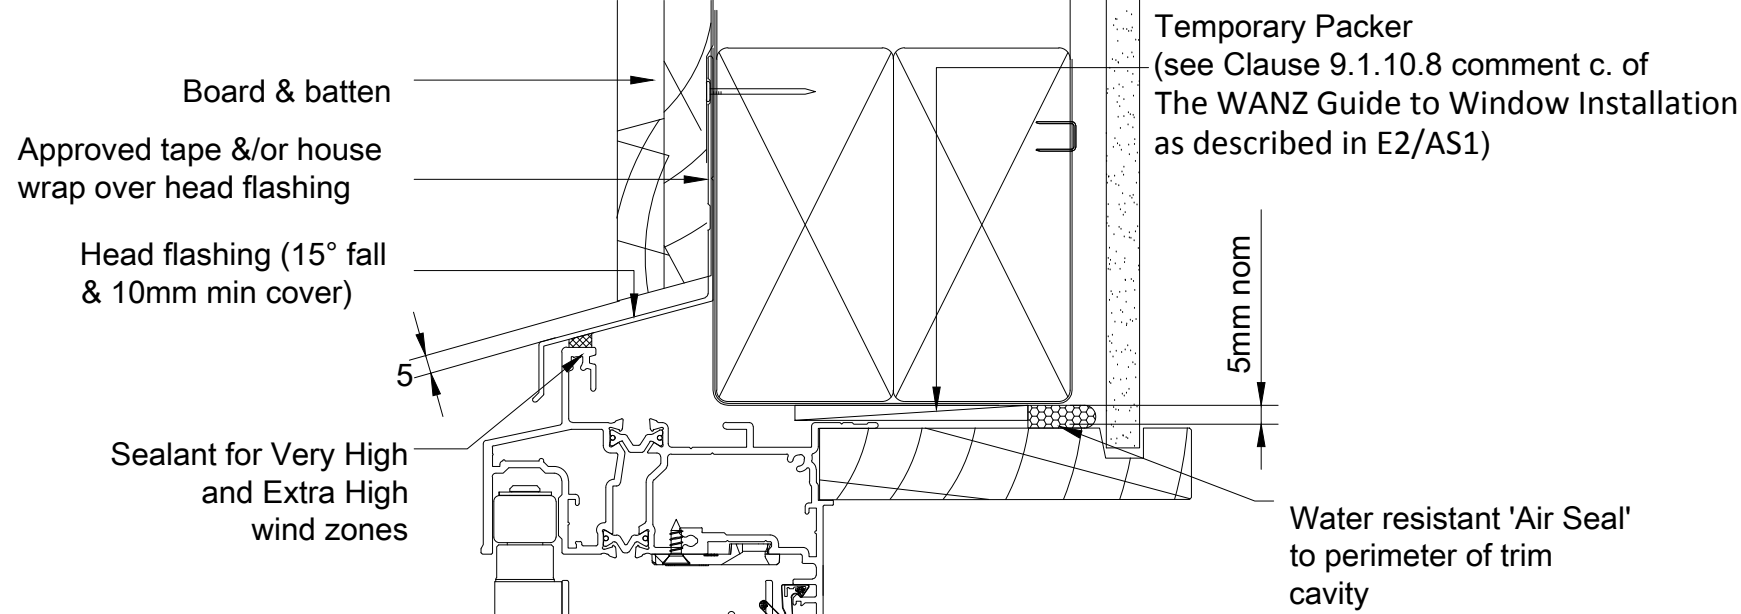

Note :

Jamb battens are fitted after all of the trim preparation has been completed, including flashing tape, sill tray flashing and end stops.

Jamb battens are to be full height. If jamb battens do not span the width of the framing then position them to align with the inner and outer faces.

**Head Detail**

Note :  
 Jamb battens are fitted after all of the trim preparation has been completed, including flashing tape, sill tray flashing and end stops.  
 Jamb battens are to be full height.  
 If jamb battens do not span the width of the framing then position them to align with the inner and outer faces.