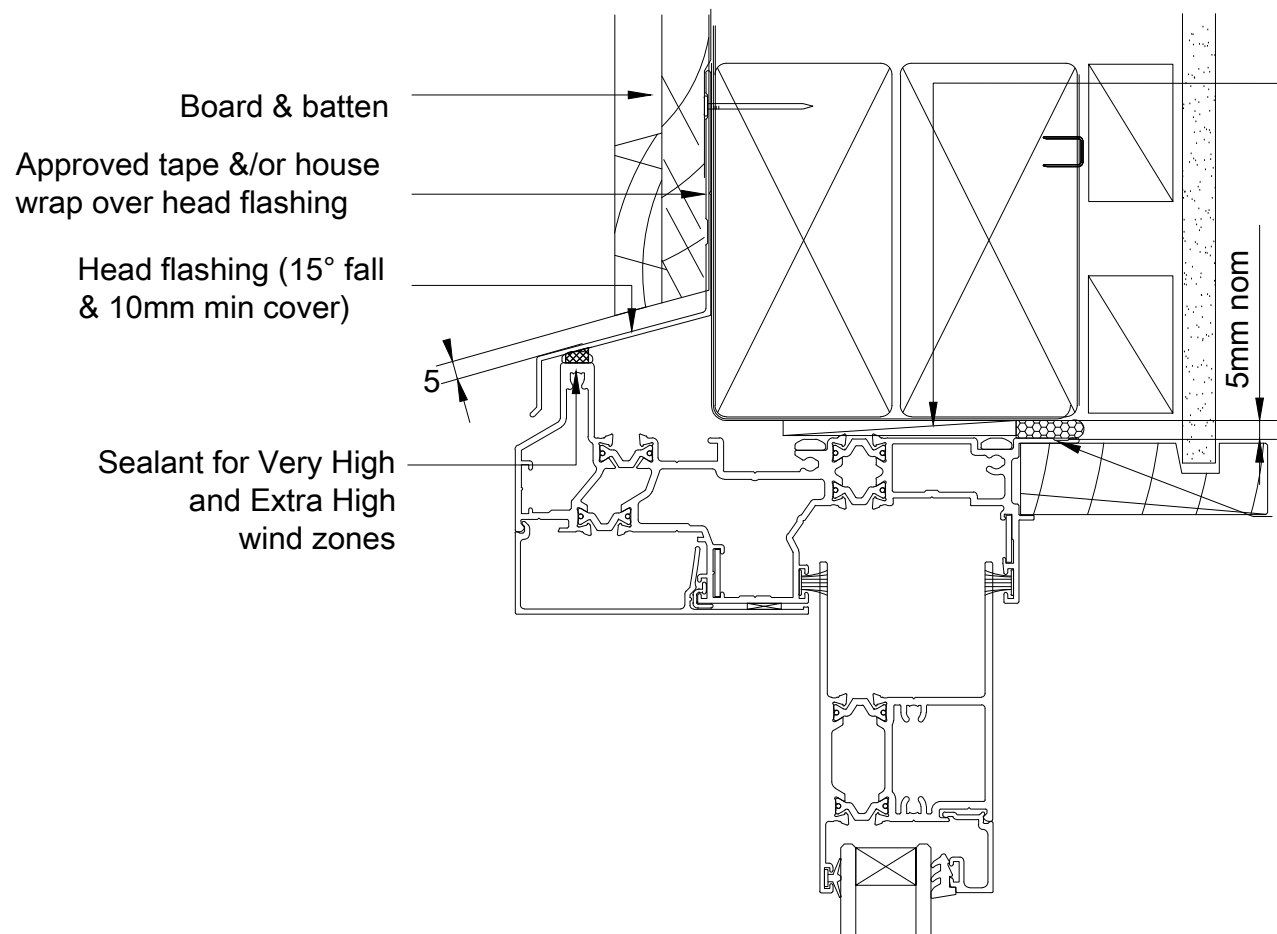

Temporary Packer
(see Clause 9.1.10.8 comment c. of
The WANZ Guide to Window Installation
as described in E2/AS1)

Note :
Jamb battens are fitted after all of the
trim preparation has been completed,
including flashing tape, sill tray flashing
and end stops.
Jamb battens are to be full height.
If jamb battens do not span
the width of the framing then position
them to align with the inner and outer faces.

Water resistant 'Air Seal'
to perimeter of trim
cavity

Jamb Detail

DATE:
07/04/2015
SCALE:
1:2 @ A3
ISSUE:
No: 003

**WANZ WIS DIRECT FIX
BOARD & BATTEN - STACKER DOOR**

Page : dfBANDBTHRMstk

OMEGA Windows & Doors Ltd.
36 Paraita Road, Bell Block
Private Bag 2007
New Plymouth 4342
TEL: 0800 500 141
FAX: +64 6 755 9381
www.omegawindows.co.nz