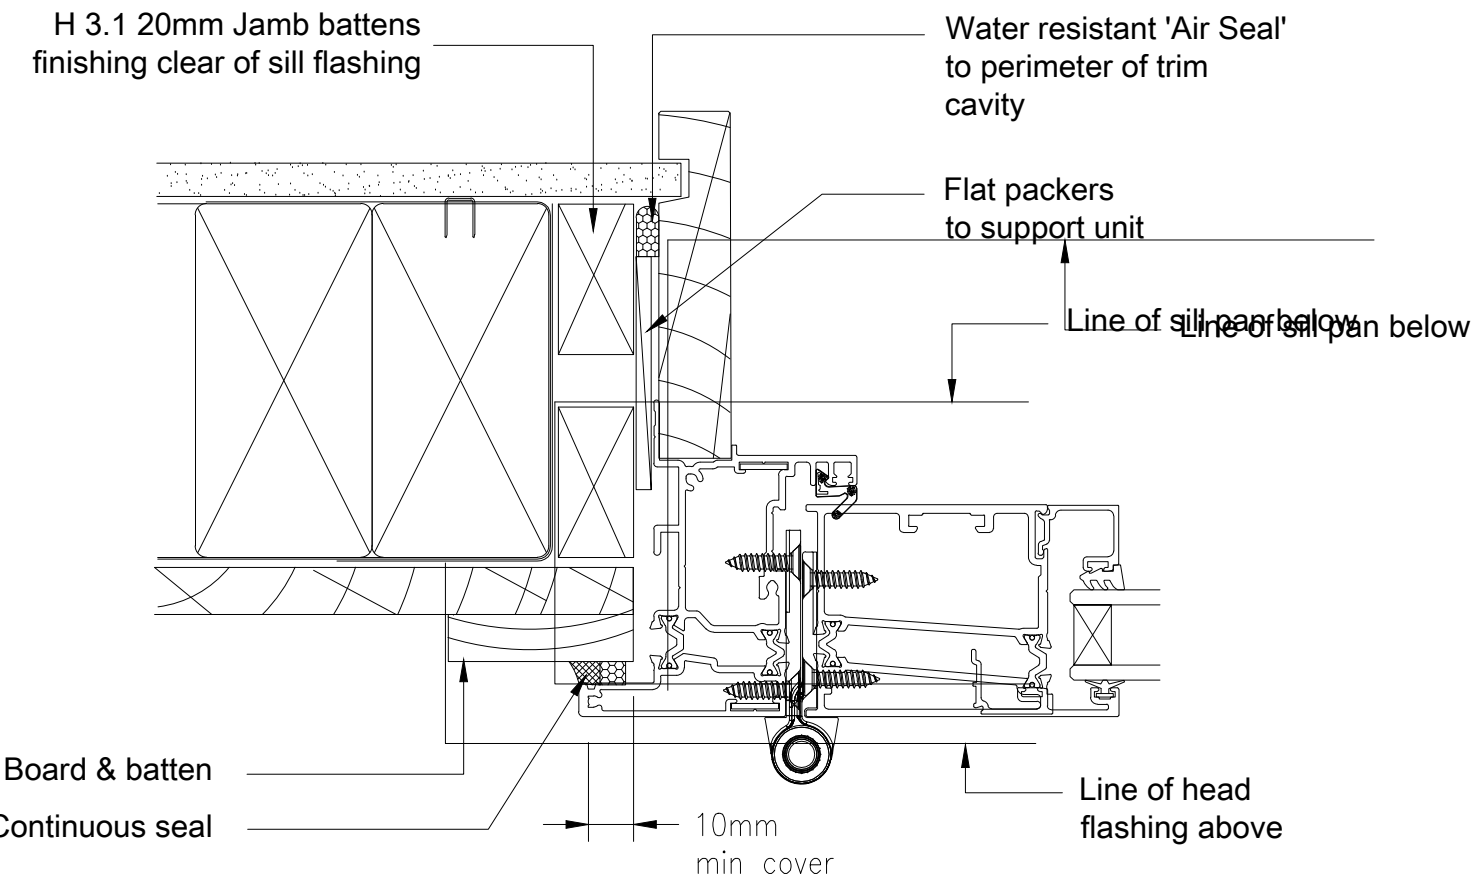

**Head Detail**

Note :  
 Jamb battens are fitted after all of the trim preparation has been completed, including flashing tape, sill tray flashing and end stops.  
 Jamb battens are to be full height.  
 If jamb battens do not span the width of the framing then position them to align with the inner and outer faces.