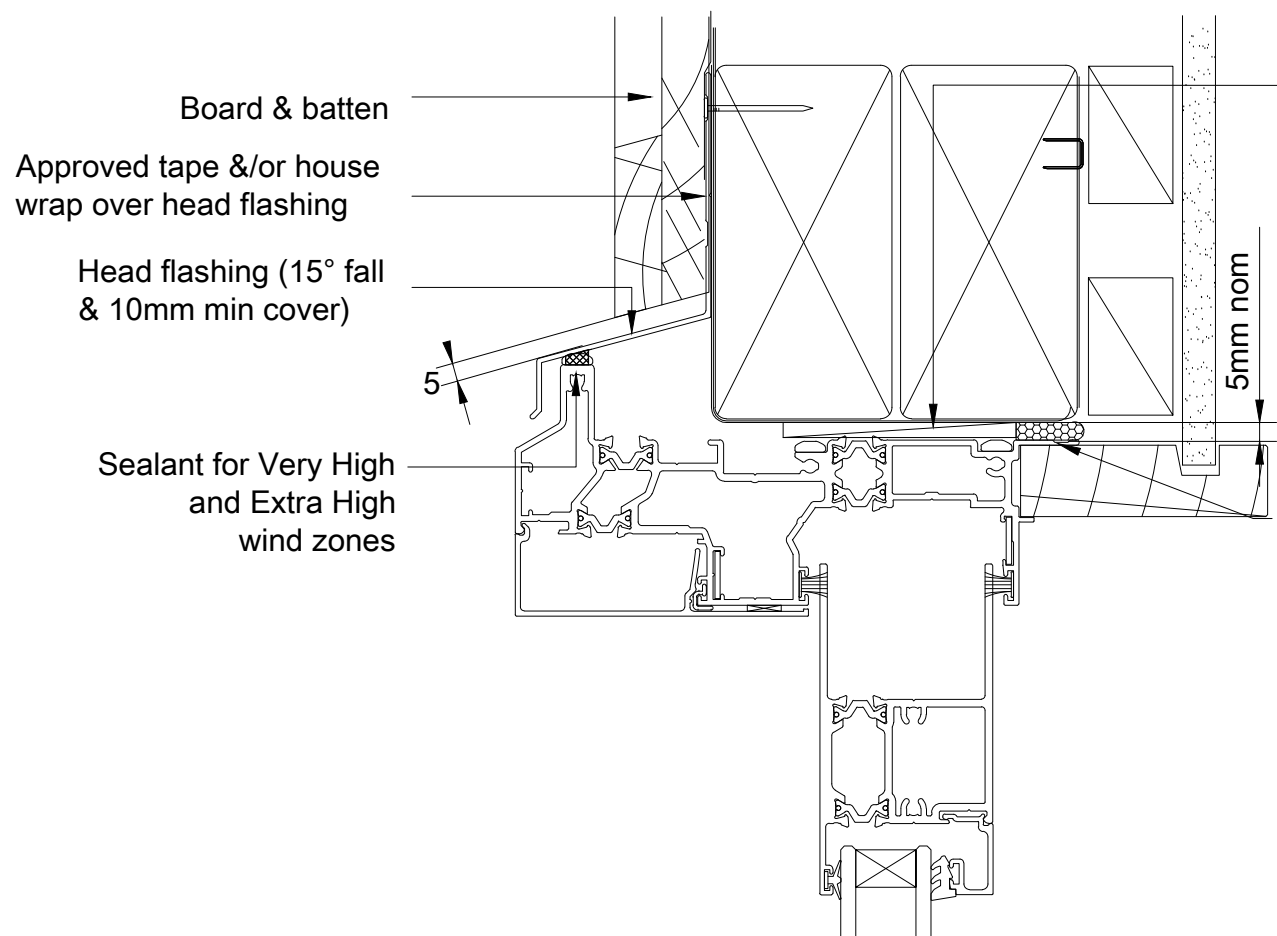

Temporary Packer
(see Clause 9.1.10.8 comment c. of
The WANZ Guide to Window Installation
as described in E2/AS1)

Note :
Jamb battens are fitted after all of the trim preparation has been completed, including flashing tape, sill tray flashing and end stops.
Jamb battens are to be full height.
If jamb battens do not span the width of the framing then position them to align with the inner and outer faces.

Water resistant 'Air Seal' to perimeter of trim cavity

Jamb Detail

DATE:
07/04/2015

SCALE:
1:2 @ A3

ISSUE:
No: 003

WANZ WIS DIRECT FIX
BOARD & BATTEN - SLIDING DOOR

Page : dfBANDBTHRMslid

OMEGA Windows & Doors Ltd.
36 Paraiti Road, Bell Block
Private Bag 2007
New Plymouth 4342
TEL: 0800 500 141
FAX: +64 6 755 9381
www.omegawindows.co.nz