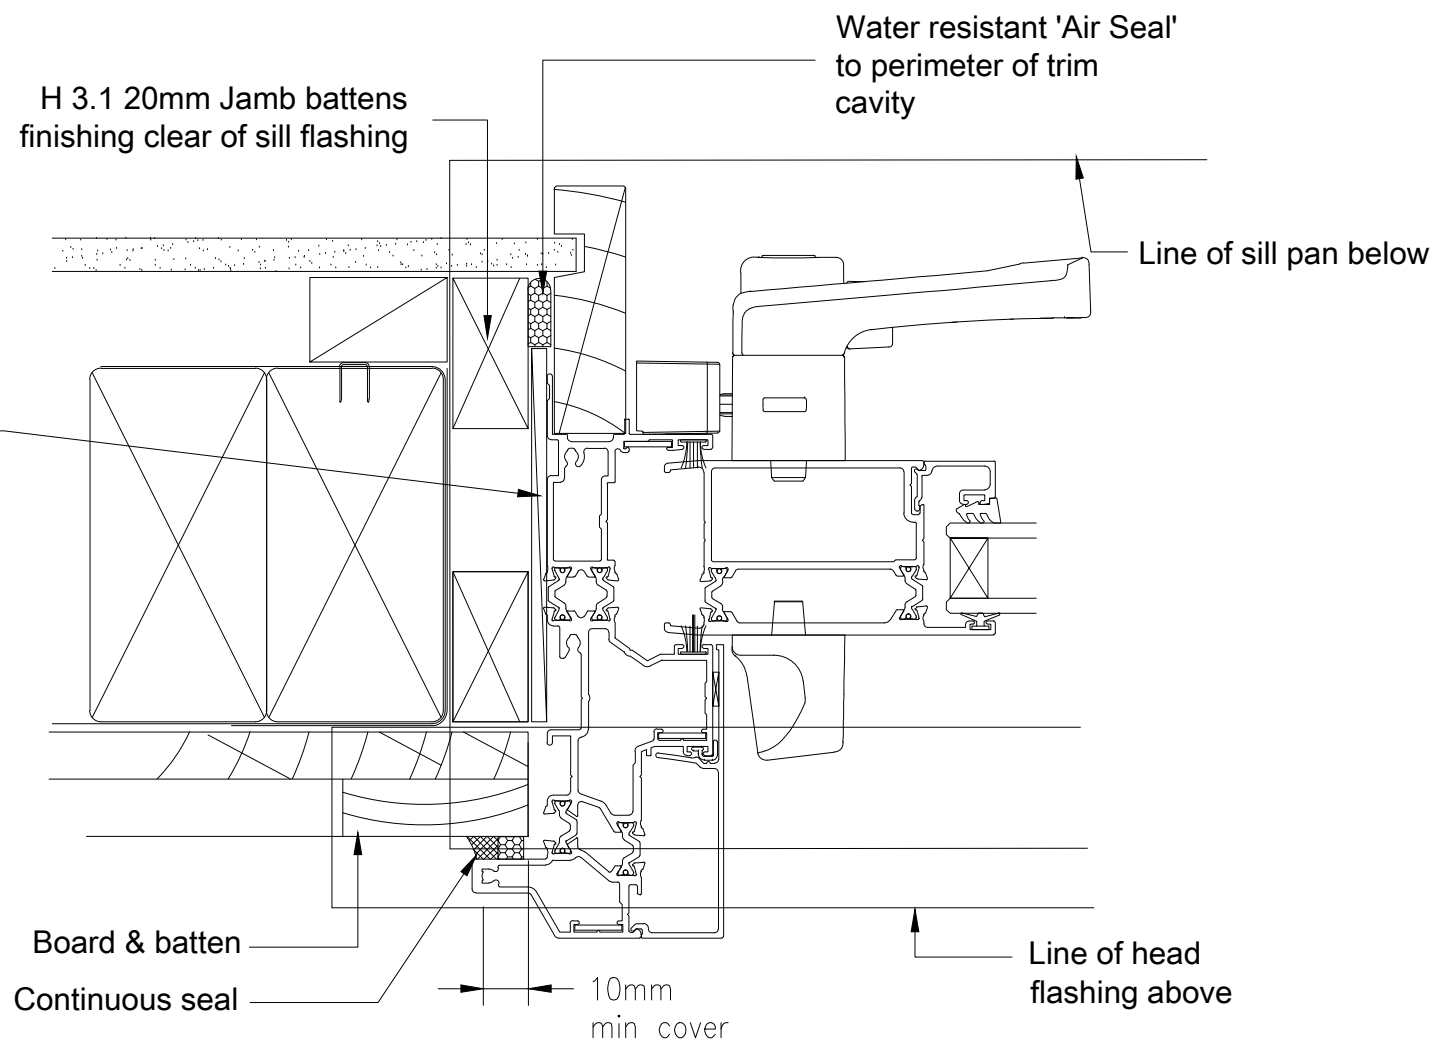

Temporary Packer
(see Clause 9.1.10.8 comment c. of
The WANZ Guide to Window Installation
as described in E2/AS1)

Note :
Jamb battens are fitted after all of the trim preparation has been completed, including flashing tape, sill tray flashing and end stops.
Jamb battens are to be full height.
If jamb battens do not span the width of the framing then position them to align with the inner and outer faces.

Water resistant 'Air Seal' to perimeter of trim cavity

Jamb Detail