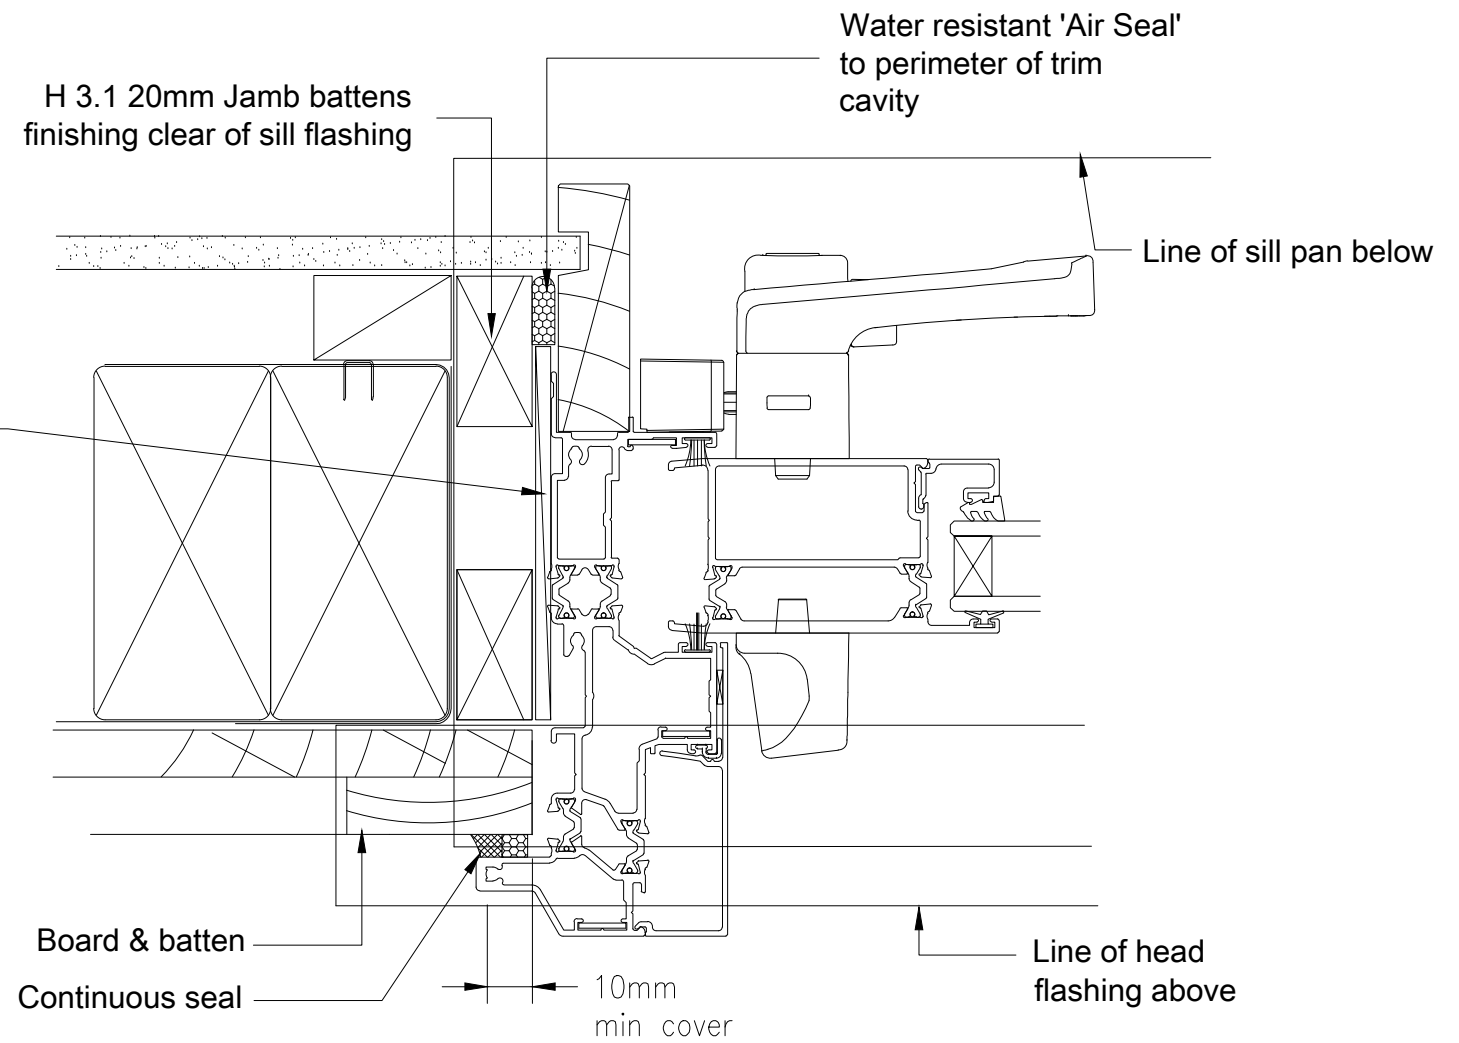

Temporary Packer
(see Clause 9.1.10.8 comment c. of
The WANZ Guide to Window Installation
as described in E2/AS1)

Note :
Jamb battens are fitted after all of the
trim preparation has been completed,
including flashing tape, sill tray flashing
and end stops.
Jamb battens are to be full height.
If jamb battens do not span
the width of the framing then position
them to align with the inner and outer faces.

Water resistant 'Air Seal'
to perimeter of trim
cavity

Jamb Detail