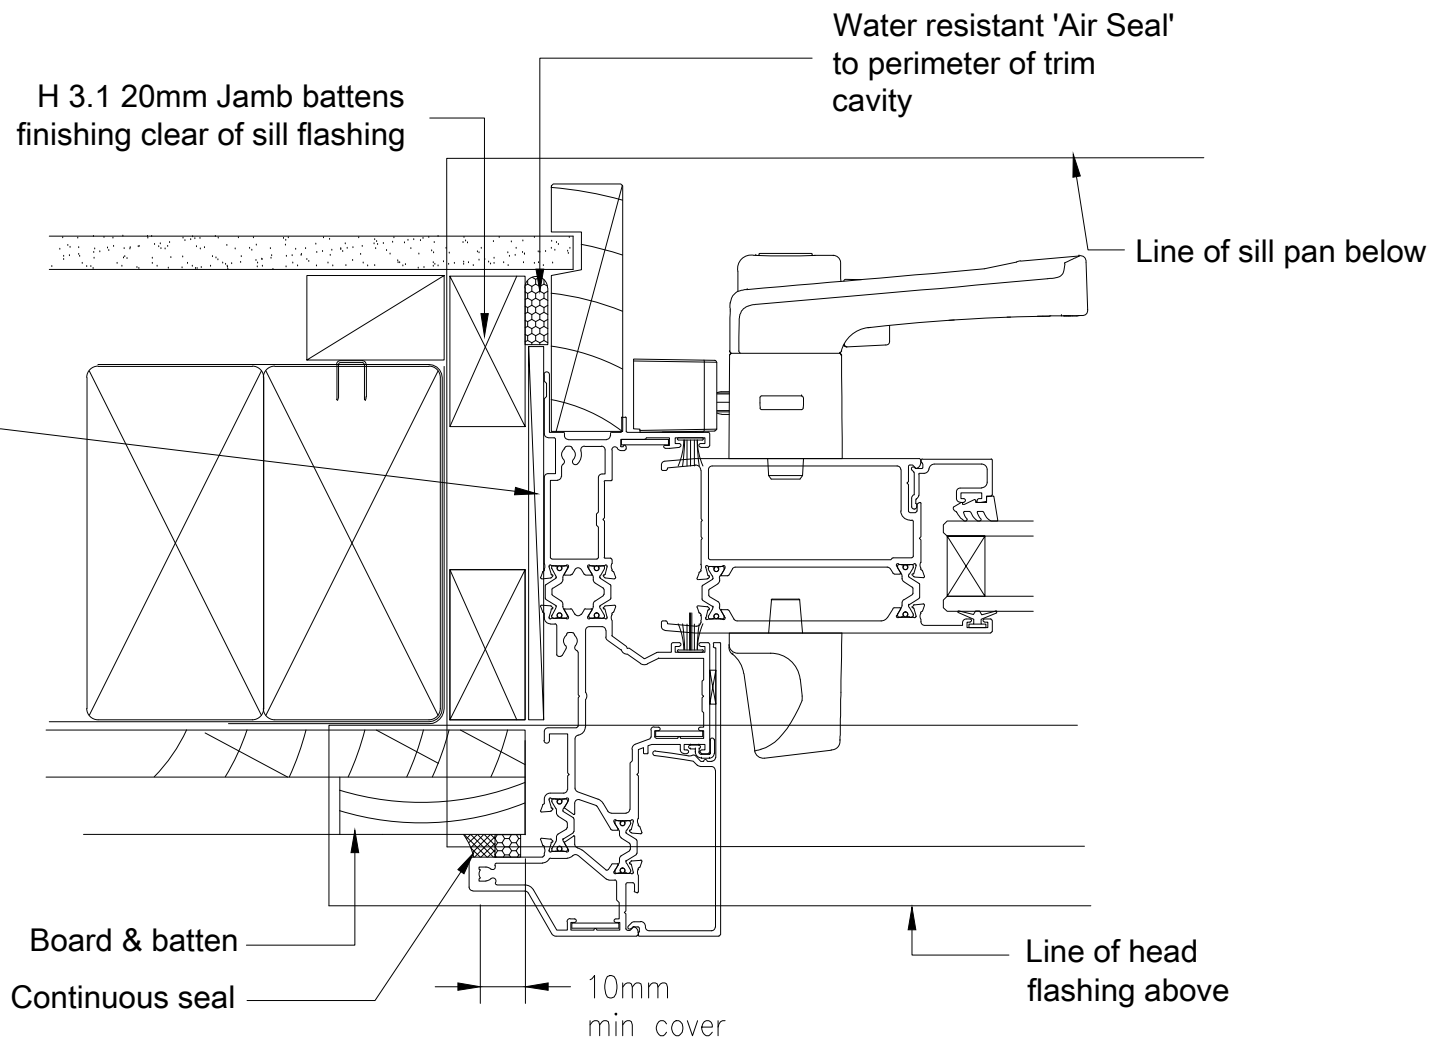

Note :  
Jamb battens are fitted after all of the  
trim preparation has been completed,  
including flashing tape, sill tray flashing  
and end stops.  
Jamb battens are to be full height.  
If jamb battens do not span  
the width of the framing then position  
them to align with the inner and outer faces.

Water resistant 'Air Seal'  
to perimeter of trim  
cavity

**Jamb Detail**

**Rebated Sill Detail**

DATE:  
07/04/2015  
SCALE:  
1:2 @ A3  
ISSUE:  
No: 003

**WANZ WIS DIRECT FIX  
BOARD & BATTEN - STACKER DOOR**

Page : dfBANDBTHRMstk

OMEGA Windows & Doors Ltd.  
36 Paraita Road, Bell Block  
Private Bag 2007  
New Plymouth 4342  
TEL: 0800 500 141  
FAX: +64 6 755 9381  
www.omegawindows.co.nz

Water resistant 'Air Seal' to perimeter of trim cavity