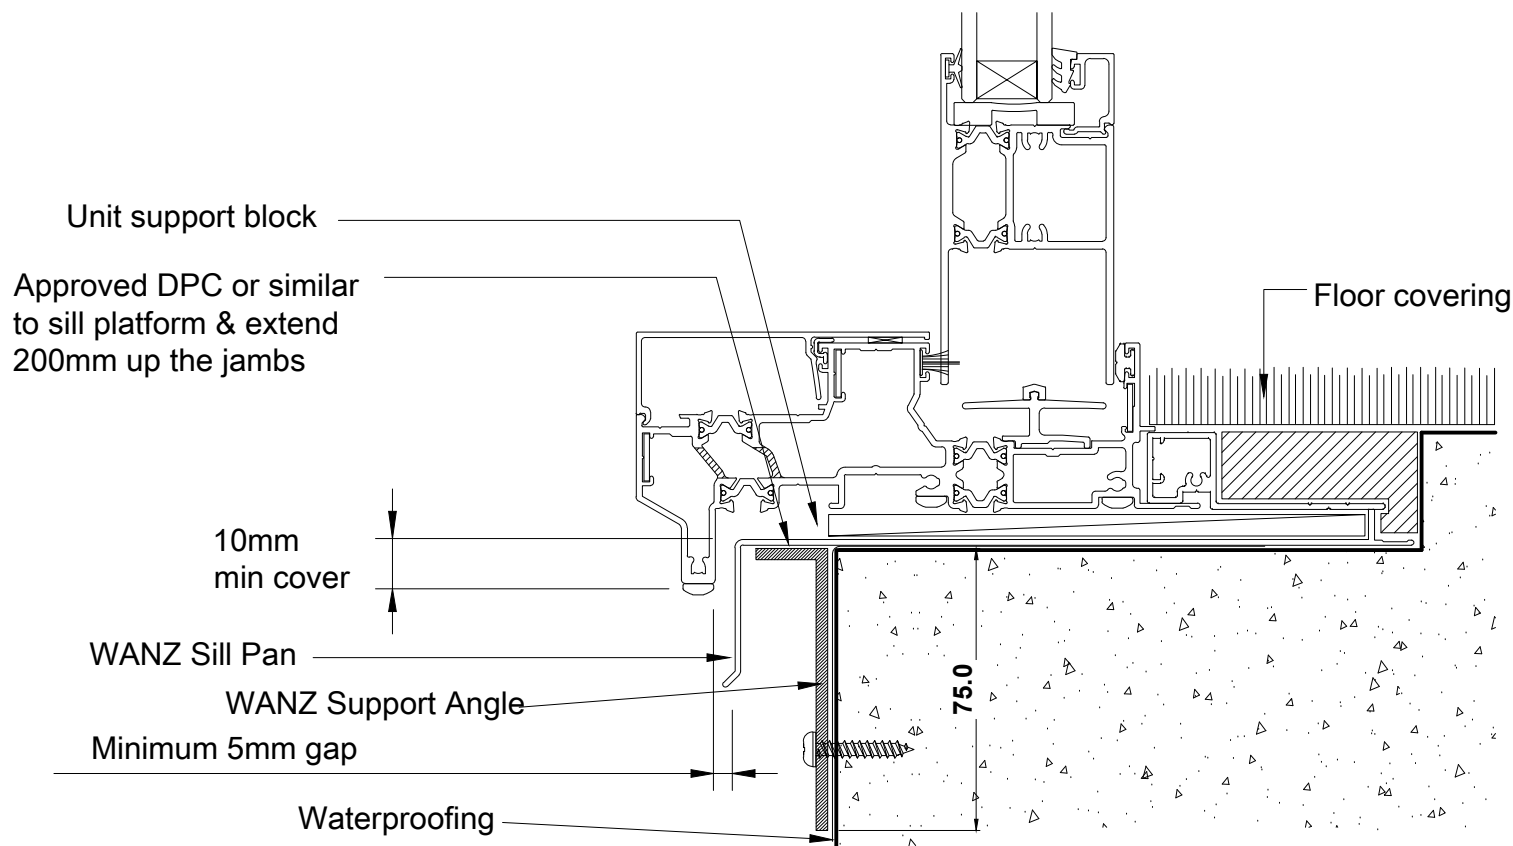

Rebated Sill Detail

DATE:
07/04/2015
SCALE:
1:2 @ A3
ISSUE:
No: 003

**WANZ WIS DIRECT FIX
BOARD & BATTEN - STACKER DOOR**

Page : dfBANDBTHRMstk

OMEGA Windows & Doors Ltd.
36 Paraita Road, Bell Block
Private Bag 2007
New Plymouth 4342
TEL: 0800 500 141
FAX: +64 6 755 9381
www.omegawindows.co.nz