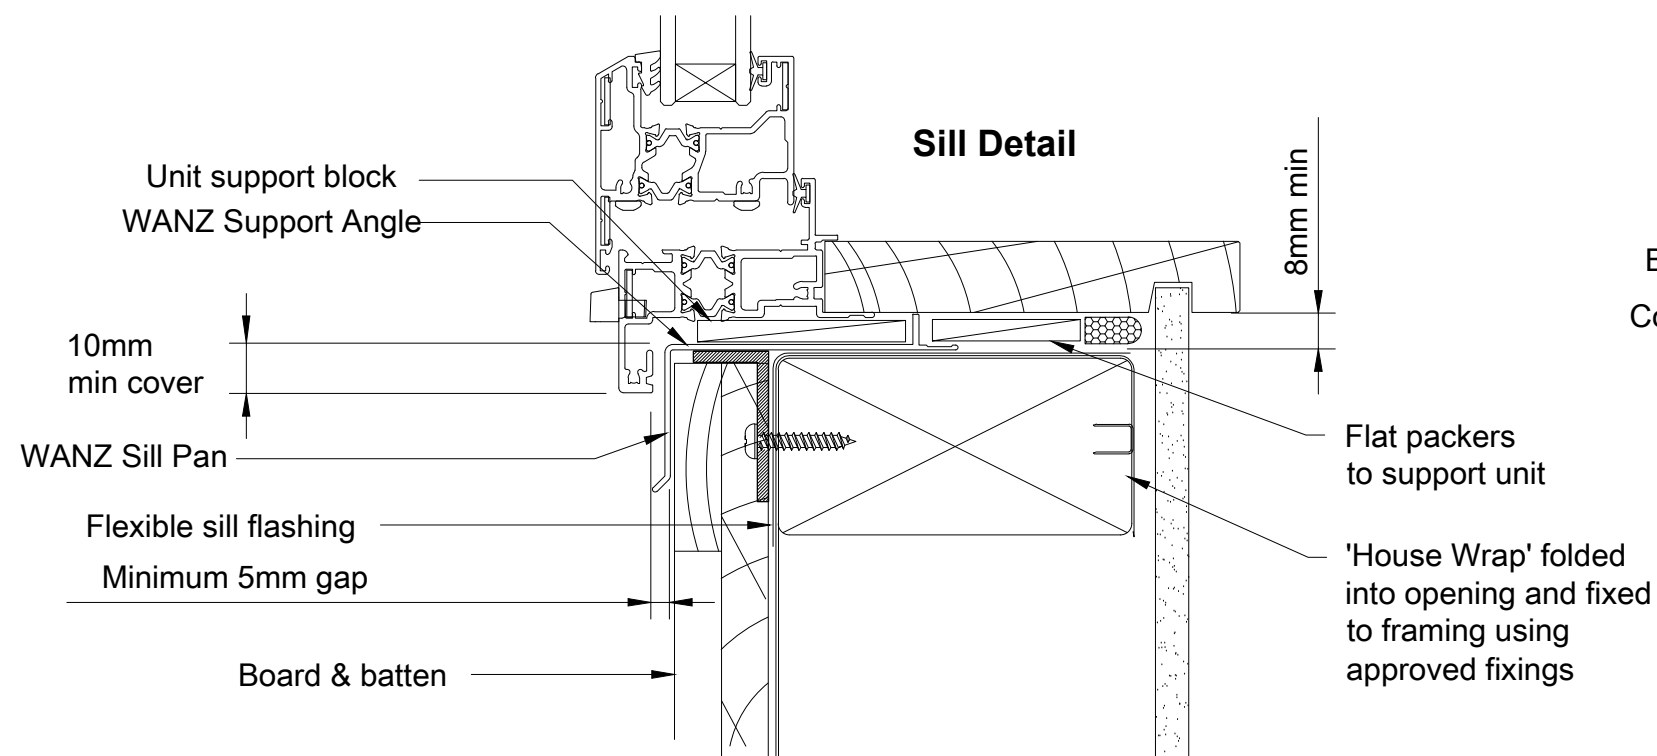

Note :

Jamb battens are fitted after all of the trim preparation has been completed, including flashing tape, sill tray flashing and end stops.

Jamb battens are to be full height. If jamb battens do not span the width of the framing then position them to align with the inner and outer faces.

**Head Detail**

Note :  
 Jamb battens are fitted after all of the trim preparation has been completed, including flashing tape, sill tray flashing and end stops.  
 Jamb battens are to be full height.  
 If jamb battens do not span the width of the framing then position them to align with the inner and outer faces.