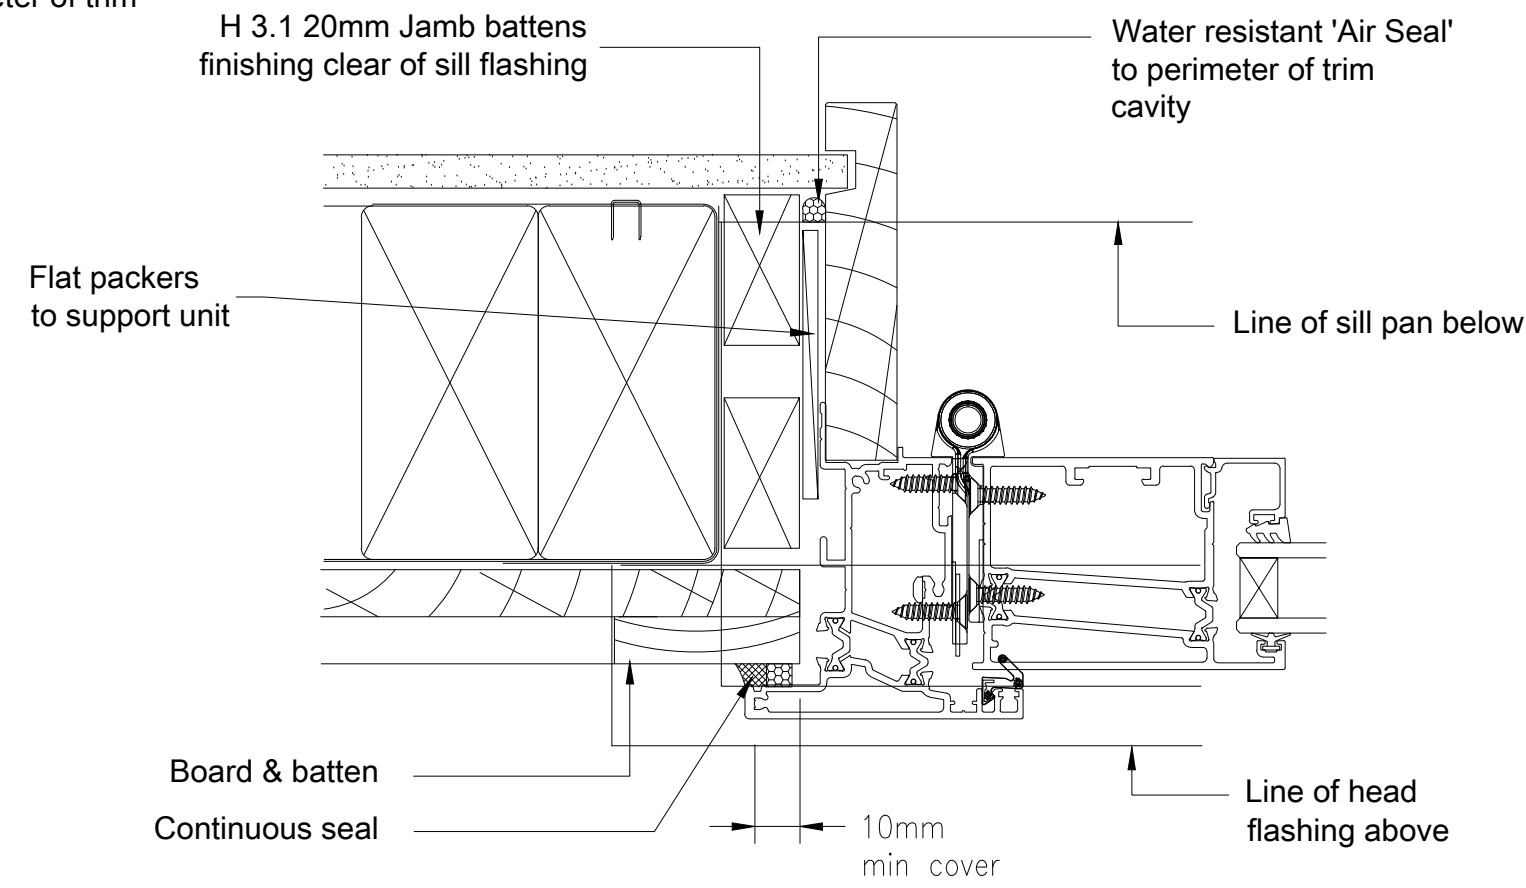

**Head Detail**

Note :  
 Jamb battens are fitted after all of the trim preparation has been completed, including flashing tape, sill tray flashing and end stops.  
 Jamb battens are to be full height.  
 If jamb battens do not span the width of the framing then position them to align with the inner and outer faces.