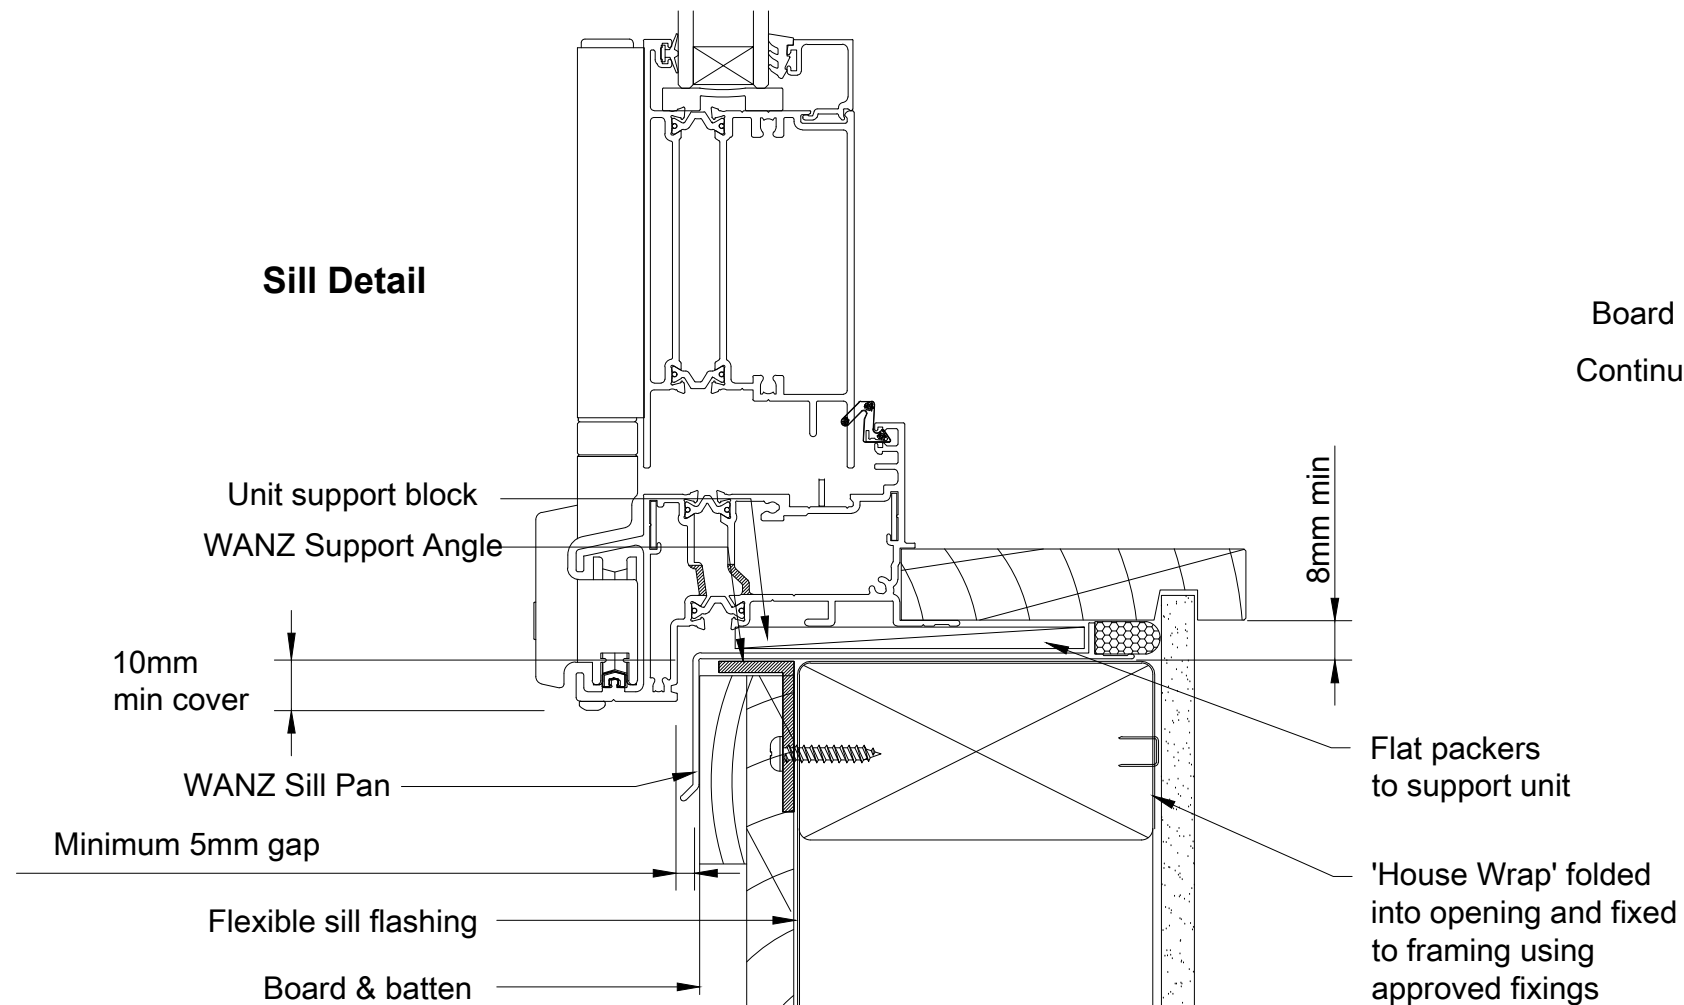

Sill Detail

DATE:
07/04/2015
SCALE:
1:2 @ A3
ISSUE:
No: 002

WANZ WIS DIRECT FIX BOARD & BATTEN - BI FOLD

Page : dfBANDBTHRMbfw

OMEGA Windows & Doors Ltd.
36 Paraiti Road, Bell Block
Private Bag 2007
New Plymouth 4342
TEL: 0800 500 141
FAX: +64 6 755 9381
www.omegawindows.co.nz