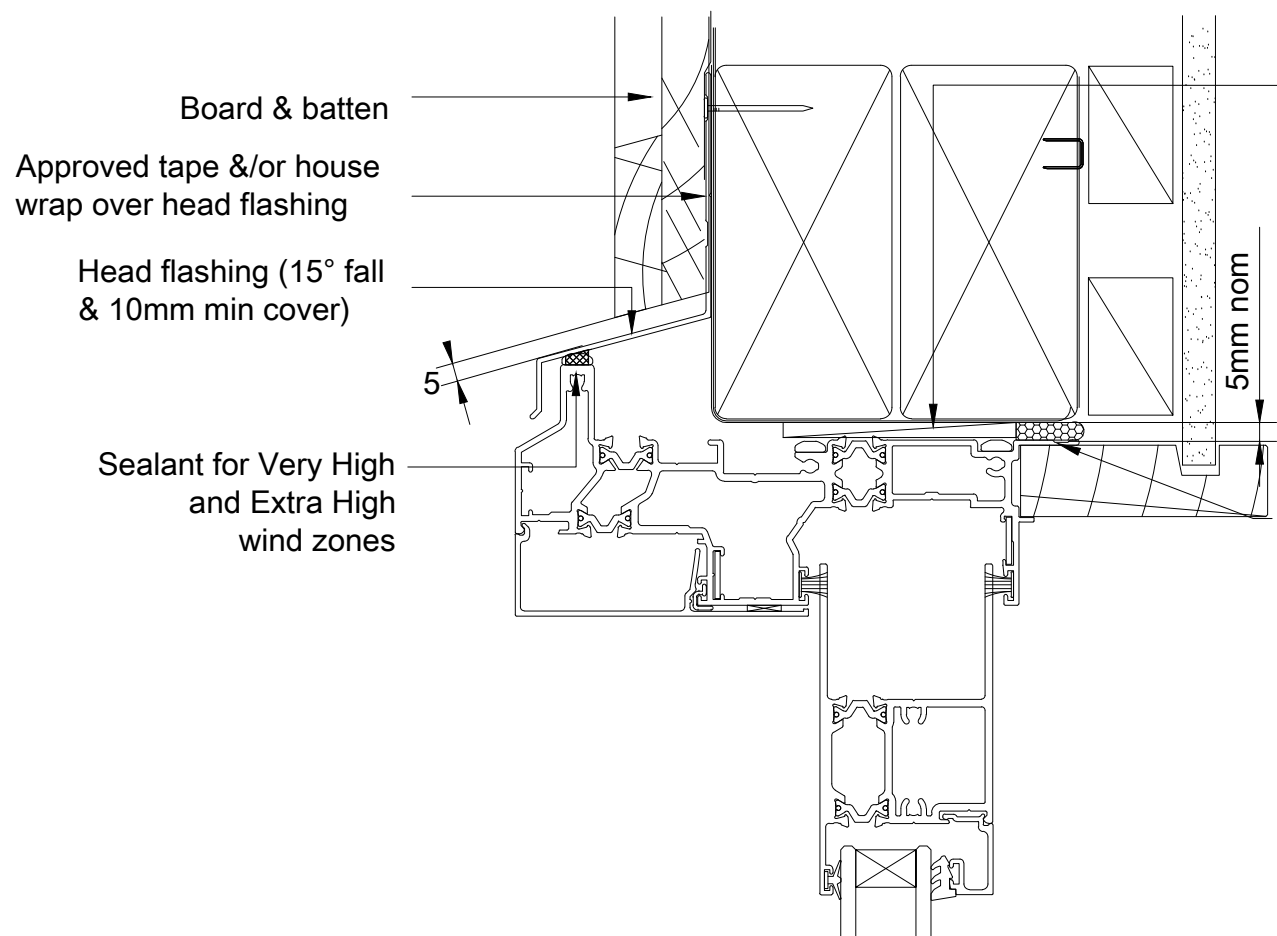

Water resistant 'Air Seal' to perimeter of trim cavity

Note :
Jamb battens are fitted after all of the trim preparation has been completed, including flashing tape, sill tray flashing and end stops.
Jamb battens are to be full height.
If jamb battens do not span the width of the framing then position them to align with the inner and outer faces.